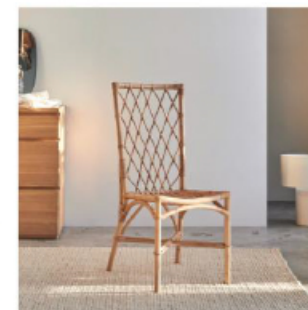

BEDROOM

Zélie

Chaise en rotin

129€