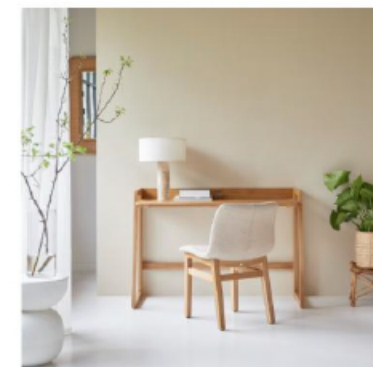

tikamoon

RENOVATION OF A CASTLE IN COMPIÈGNE
FURNISHING PROPOSAL - TIKAMOON

ACCESSIBLE

Package 1:

BEDROOM

- 1 double bed headboard
- 2 bedside tables
- 1 wardrobe
- 1 desk
- 1 chair

DINING ROOM

- 1 dining table (4 seats)
- 4 chairs
- 1 sofa (2 seats)

Armoire en teck massif

999€

Existe en 3 déclinaisons

BEDROOM

Zélie

Chaise en rotin

129€

tikamoon