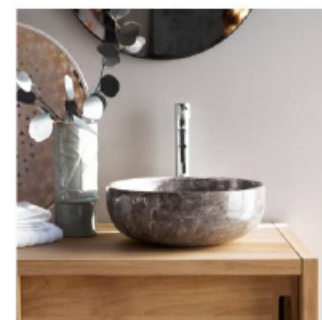

tikamoon

RENOVATION OF A CASTLE IN COMPIÈGNE
FURNISHING PROPOSAL - TIKAMOON

ACCESSIBLE

Package 1:

BEDROOM

- 1 double bed headboard
- 2 bedside tables
- 1 wardrobe
- 1 desk
- 1 chair

DINING ROOM

- 1 dining table (4 seats)
- 4 chairs
- 1 sofa (2 seats)

Kwarto

Meuble sous vasque en teck massif 60 cm

379€

Existe en 6 déclinaisons

BATHROOM

Bahya

Miroir en Teck 70x50 cm

99€

Existe en 2 déclinaisons

Pia

Vasque ronde en marbre light grey

139€

Existe en 2 déclinaisons

*Click on the images to see more details about each item

ACCESSIBLE

Package 1:

BEDROOM

- 1 double bed headboard
- 2 bedside tables
- 1 wardrobe
- 1 desk
- 1 chair

DINING ROOM

- 1 dining table (4 seats)
- 4 chairs
- 1 sofa (2 seats)

BATHROOM

- 1 washbasin
- 1 vanity unit
- 1 mirror

Product	Quantity	Unit Price (€)	Total (€)
BEDROOM			
Ondine – Bed headboard rattan 160 cm	1	139	139
Lina – Bedside table rattan	2	99	198
Minimalys – Wardrobe solid teak	1	999	999
Philip – Folding desk solid teak	1	629	629
Zélie – Chair rattan	1	129	129
DINING ROOM			
Anja – Round dining table rosewood (4p)	1	399	399
Mazzo – Chair solid rosewood	4	129	516
Lars – Sofa fabric ecru 2-3 seats	1	799	799
BATHROOM			
Pia – Washbasin round marble light grey	1	139	139
Kwarto – Vanity unit solid teak 60 cm	1	379	379
Bahya – Mirror teak 70x50 cm	1	99	99
TOTAL			4425