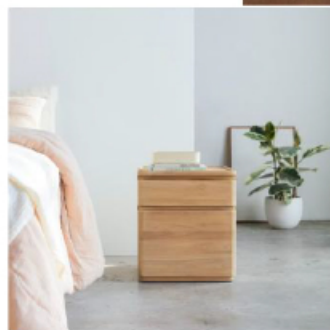

tikamoon

RENOVATION OF A CASTLE IN COMPIÈGNE
FURNISHING PROPOSAL - TIKAMOON

PREMIUM

Package 1:

BEDROOM

- 1 double bed headboard
- 2 bedside tables
- 1 wardrobe
- 1 desk
- 1 chair

DINING ROOM

- 1 dining table (4 seats)
- 4 chairs
- 1 sofa (2 seats)

BATHROOM

- 1 washbasin
- 1 vanity unit
- 1 mirror

Nino
Chevet en teck massif
299€

x 2

Hector
Tête de lit en teck massif 190 cm
699€

Greta
Armoire en teck massif
2099€

BEDROOM

Eden
Bureau en teck massif avec caisson de rangement
819€
Existe en 3 déclinaisons

BATHROOM

Dim
Miroir en mindi 85x65 cm
219€

Louise
Meuble salle de bain en chêne et pierre 110 cm
1799€

*Click on the images to see more details about each item

PREMIUM

Package 1:

BEDROOM

- 1 double bed headboard
- 2 bedside tables
- 1 wardrobe
- 1 desk
- 1 chair

PREMIUM

Package 2: BEDROOM

- 1 double bed headboard
- 2 bedside tables
- 1 wardrobe
- 1 desk
- 1 chair

DINING ROOM

- 1 dining table (6 seats)
- 6 chairs
- 2 sofas (2 seats)

BATHROOM

- 1 washbasin
- 1 vanity unit
- 1 mirror